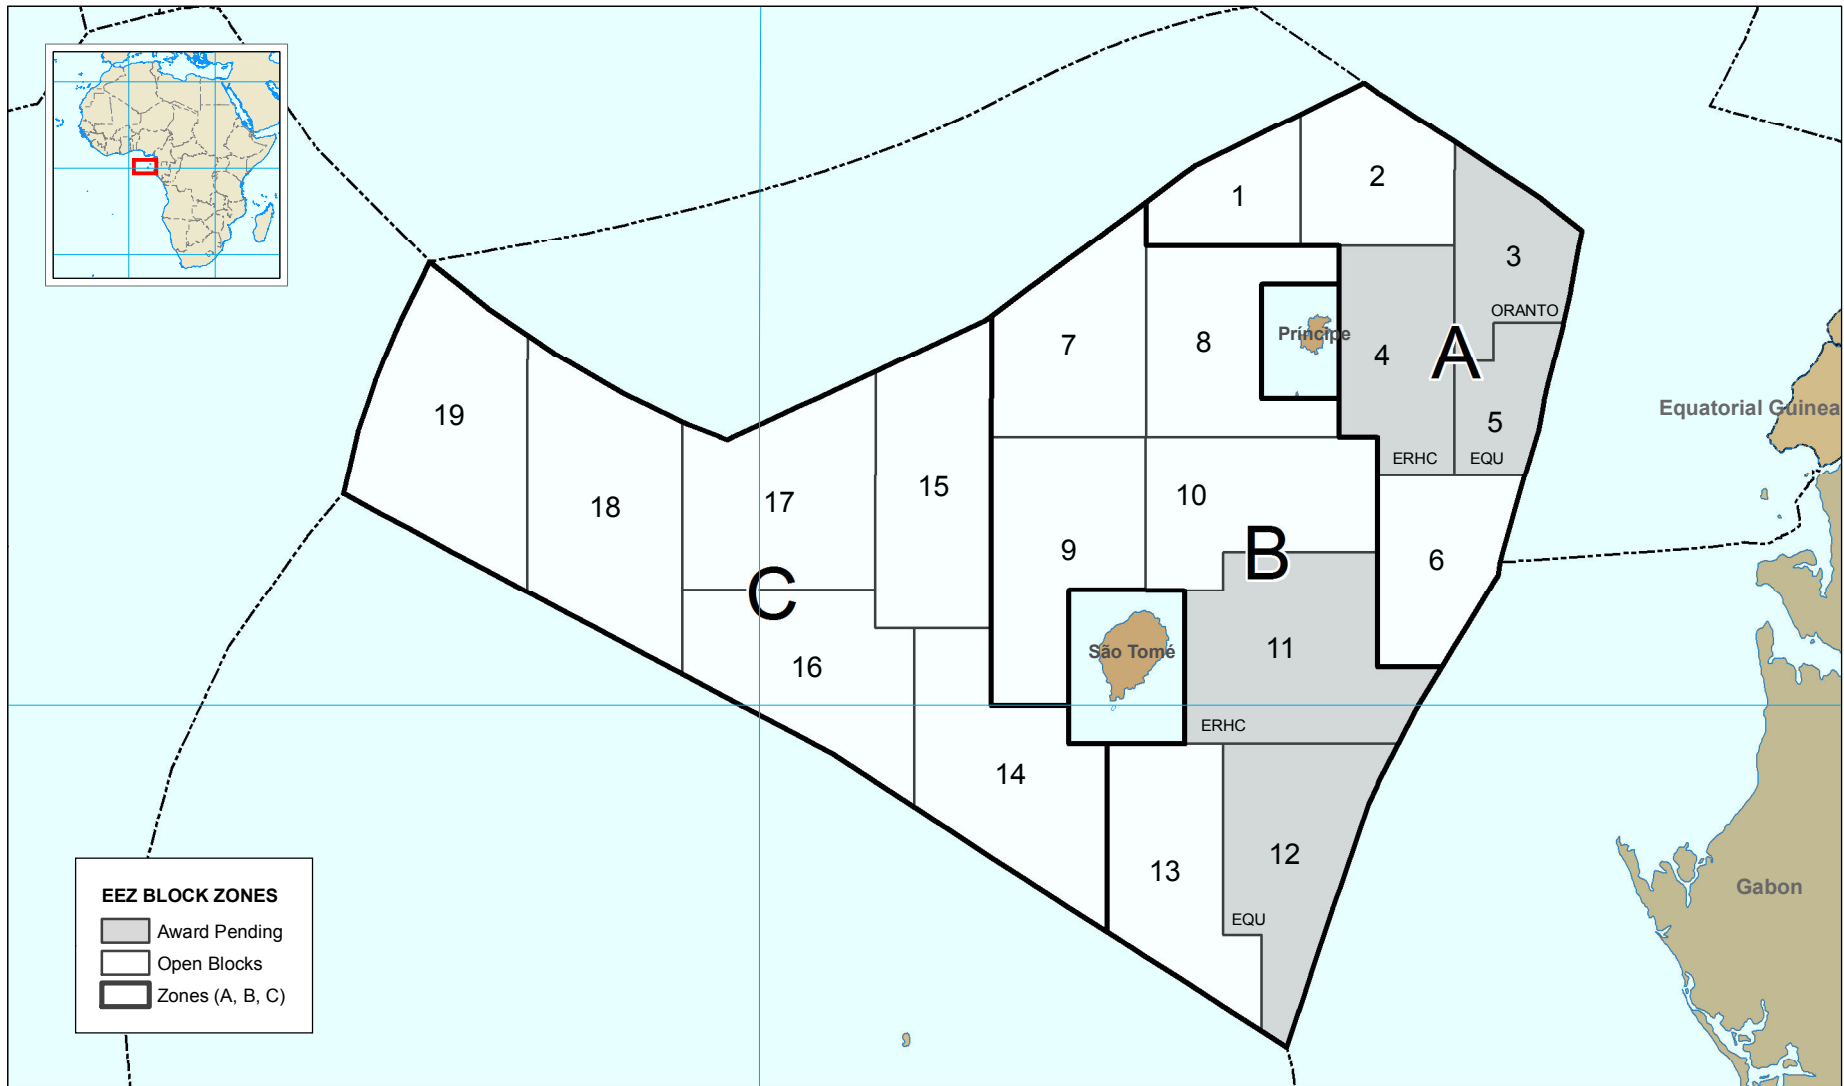

# São Tomé and Príncipe - License Status June 2011

**EEZ BLOCK ZONES**

- Award Pending
- Open Blocks
- Zones (A, B, C)